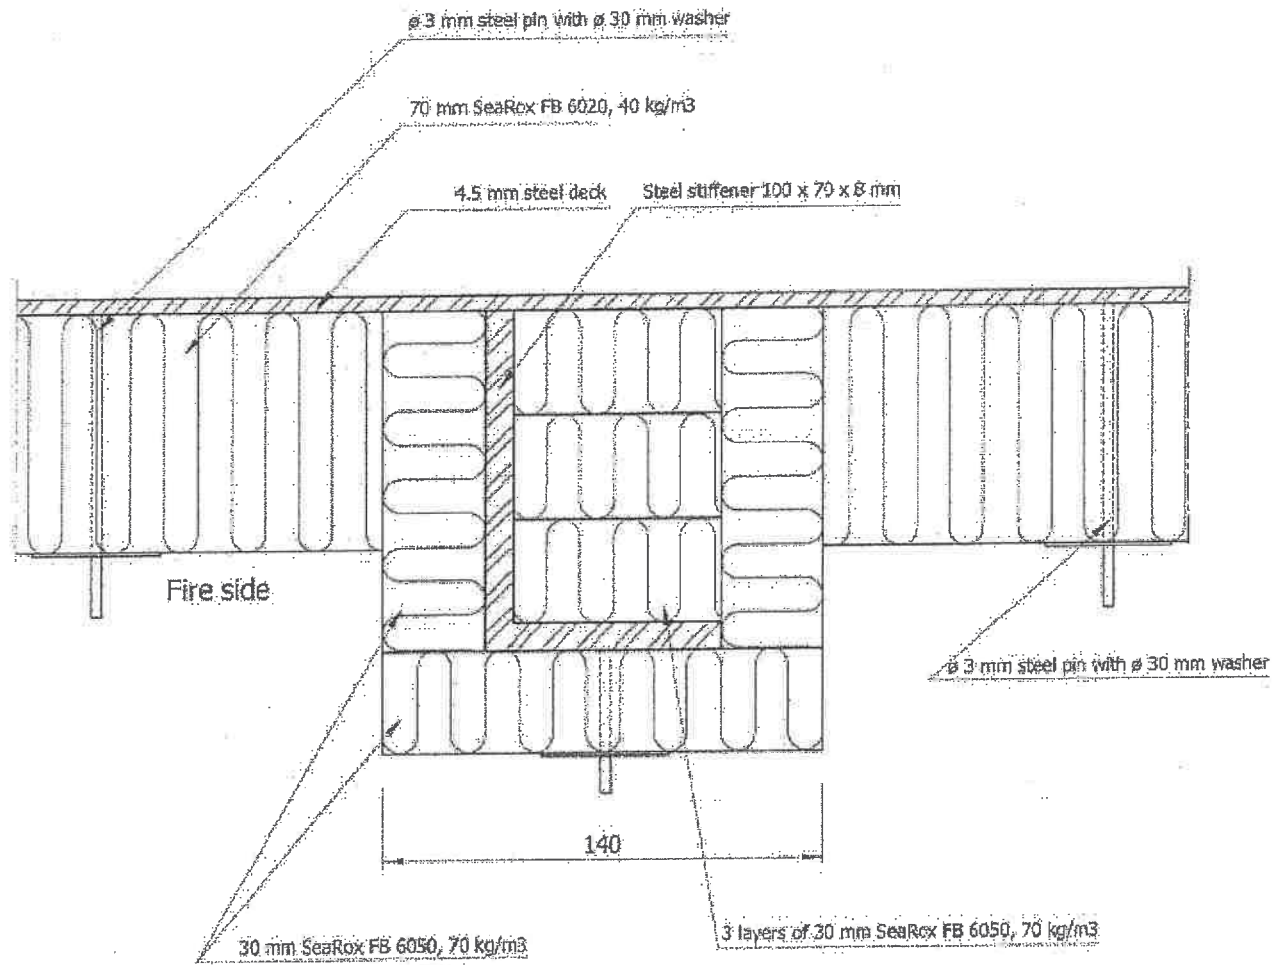

All measurements in mm

70 mm SeaRox FB 6020 between stiffeners and 30 mm SeaRox FB 6050 over the stiffeners

3 mm steel pin with washer

Fire side

ROCKWOOL®

TECHNICAL INSULATION

Subject: A-60 Deck SeaRox FB 6020/ SeaRox FB 6050

Drawing No. 120-1

Date: 2015/07/02

Insulation of stiffener on steel deck

All measurements are in mm