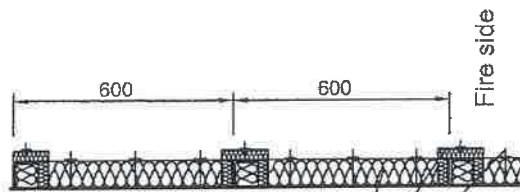

All measurements in mm

70 mm SeaRox FB 6020 between stiffeners and 30 mm SeaRox FB 6050 over the stiffeners

3 mm steel pin with washer

Fire side

ROCKWOOL®

TECHNICAL INSULATION

Subject: A-60 Deck SeaRox FB 6020/ SeaRox FB 6050

Drawing No. 120-1

Date: 2015/07/02

Insulation of stiffener on steel deck

All measurements are in mm