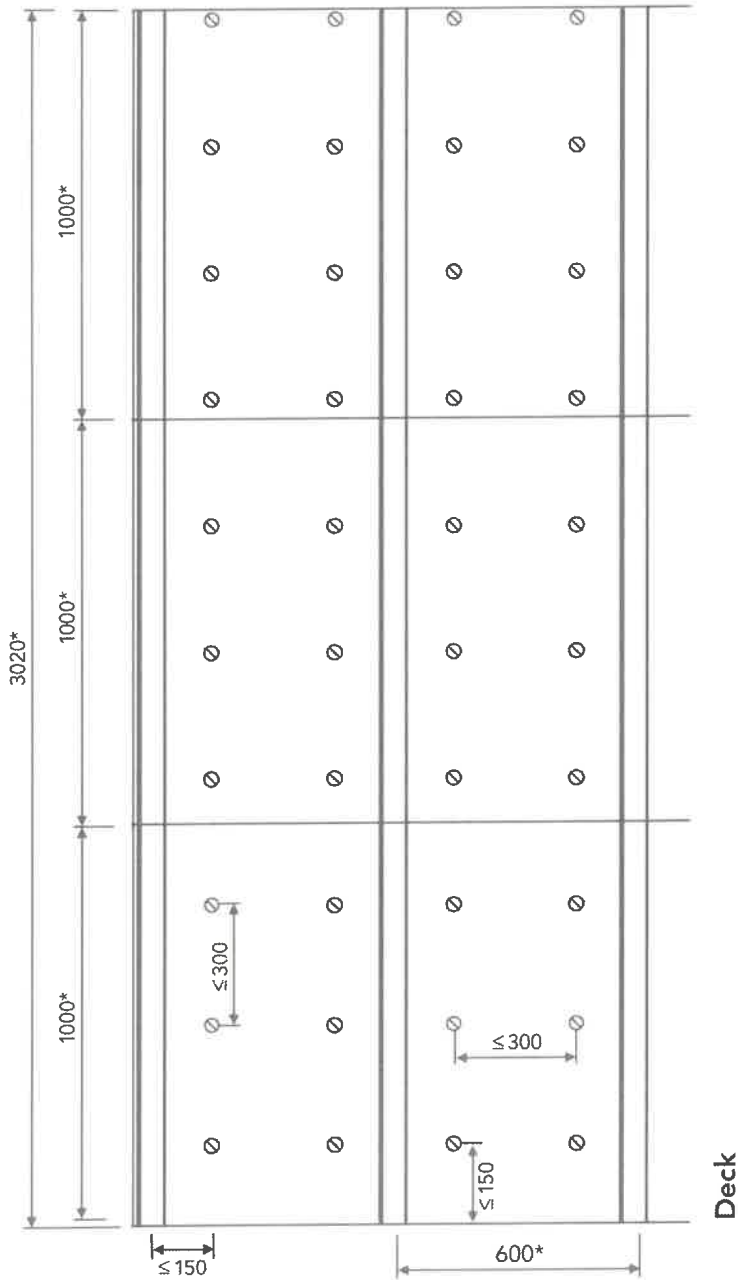

\* Dimensions may vary depending on structural design and size of insulation slab. All measurements in mm

Subject: A-15 Deck SeaRox FB 6040

Date: 2017/12/21 Drawing No. 111-1

TECHNICAL INSULATION

\* Dimensions may vary depending on structural design and size of insulation slab. All measurements in mm

Subject: A-15 Deck SeaRox FB 6040

Date: 2017/12/21 Drawing No. 111-2

TECHNICAL INSULATION