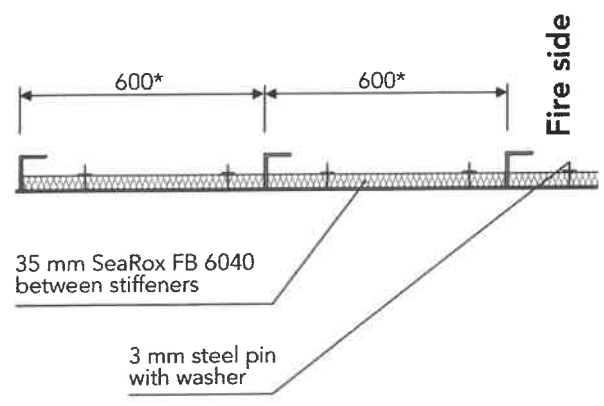

\* Dimensions may vary depending on structural design and size of insulation slab. All measurements in mm

Subject: A-15 Deck SeaRox FB 6040

Date: 2017/12/21 Drawing No. 111-1

TECHNICAL INSULATION

\* Dimensions may vary depending on structural design and size of insulation slab. All measurements in mm

Subject: A-15 Deck SeaRox FB 6040

Date: 2017/12/21 Drawing No. 111-2

TECHNICAL INSULATION