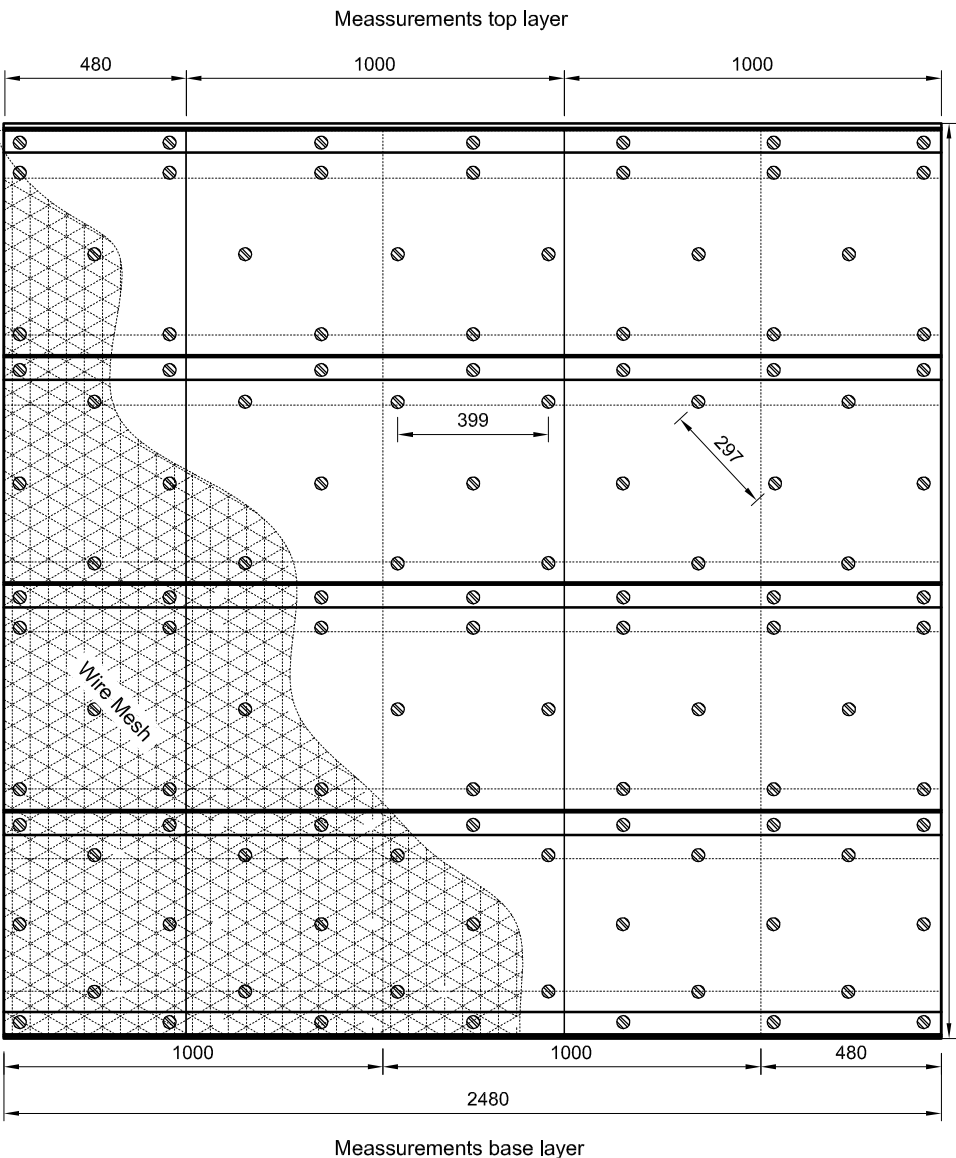

2420

1:20

2 x 30 mm Rockwool HC Firebatt 150
Density 150 Kg/m³

SECRET CONFIDENTIAL UNCLASSIFIED

Subject: Bulkhead H(0) 400

Project: RMO

Date: 2008/07/16

All measurements in mm

ROCKWOOL
FIRE SAFE INSULATION

- think **SAFE!**
Rockwool International A/S
Hovedgaden 584 DK-2640 Hedehusene

www.rockwool.com

1:10

(21) 4.001

Dwg No.: (21) 4.001

Scale: 1:20 / 1:10 Rev.: 2008/08/26

Designer: SRP