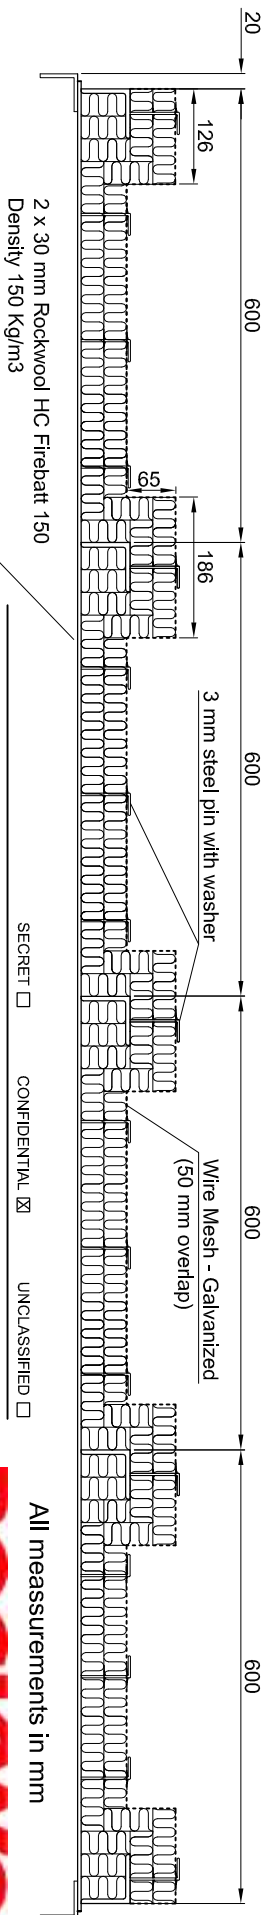

2420

1:20

2 x 30 mm Rockwool HC Firebatt 150
Density 150 Kg/m³

SECRET CONFIDENTIAL UNCLASSIFIED

Subject: Bulkhead H(0) 400

Project: RMO

Date: 2008/07/16

All measurements in mm

ROCKWOOL
FIRE SAFE INSULATION

- think **SAFE!**
Rockwool International A/S
Hovedgaden 584 DK-2640 Hedehusene

www.rockwool.com

1:10

(21) 4.001

Dwg No.: (21) 4.001

Scale: 1:20 / 1:10 Rev.: 2008/08/26

Designer: SRP