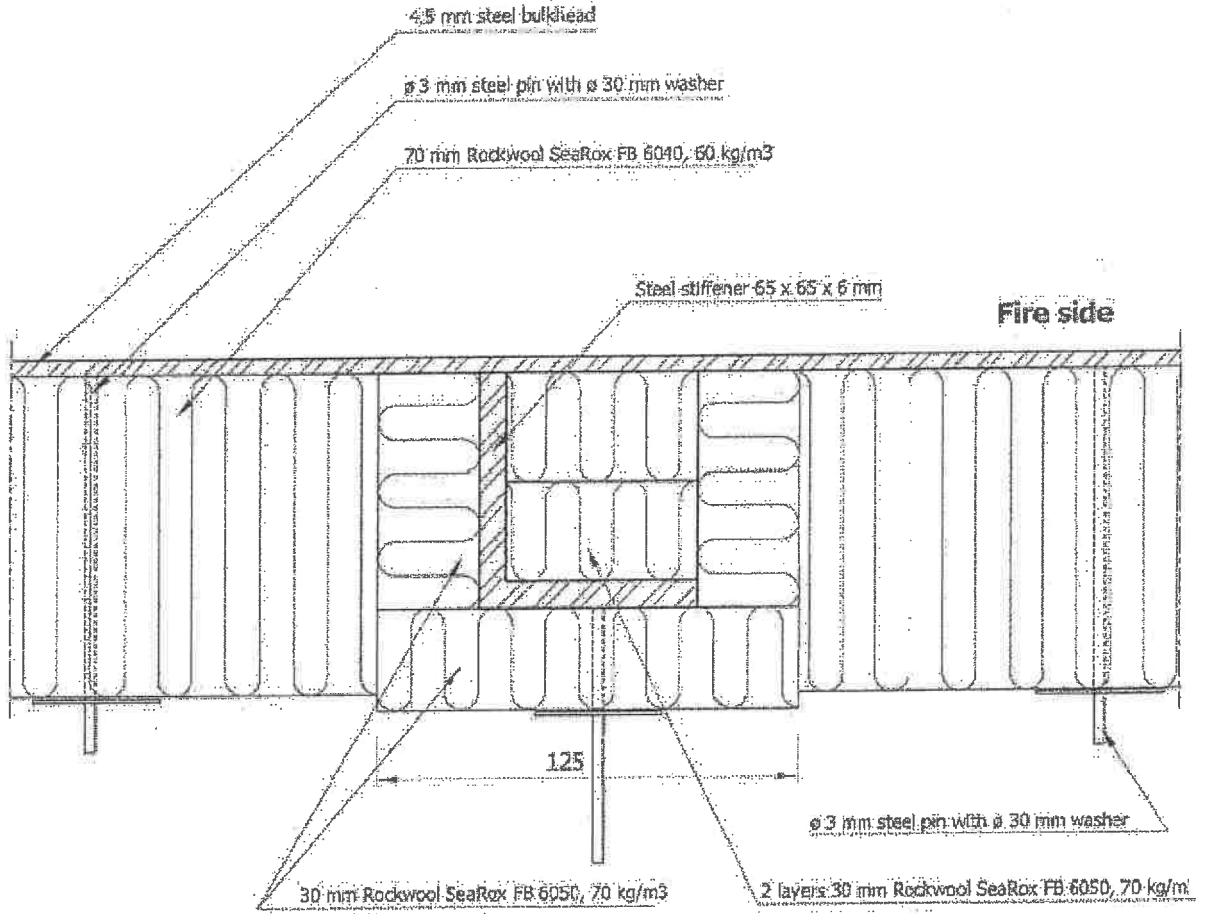

All measurements in mm

Bulkhead

70 mm SeaRox FB 6040 between stiffeners and 30 mm SeaRox FB 6050 over the stiffeners

3 mm steel pin with washer

Fire side

ROCKWOOL®
TECHNICAL INSULATION

Subject: A-60 Bulkhead SeaRox FB 6040/ SeaRox FB 6050

Drawing No. 100-1

Date: 2015/07/02

All measurements are in mm