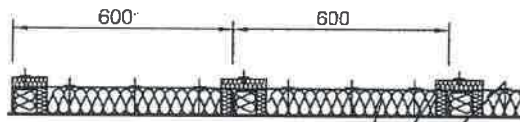

All measurements in mm

Bulkhead

70 mm SeaRox FB 6040 between stiffeners and 30 mm SeaRox FB 6050 over the stiffeners

3 mm steel pin with washer

Fire side

ROCKWOOL®
TECHNICAL INSULATION

Subject: A-60 Bulkhead SeaRox FB 6040/ SeaRox FB 6050

Drawing No. 100-1

Date: 2015/07/02

All measurements are in mm