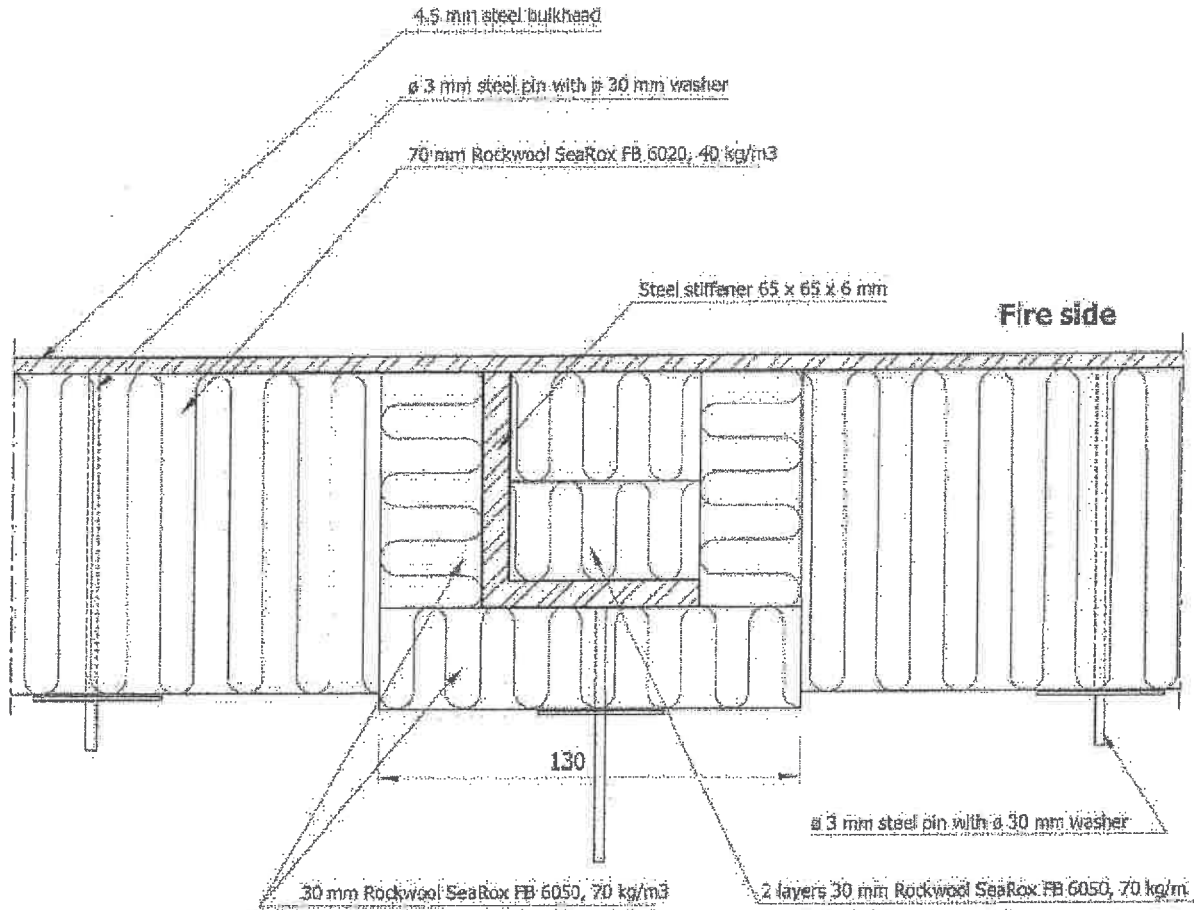

All measurements in mm

70 mm SeaRox FB 6020 between stiffeners and
30 mm SeaRox FB 6050 over the stiffeners

3 mm steel pin
with washer

Fire side

ROCKWOOL®

TECHNICAL INSULATION

Subject: A-30 Bulkhead SeaRox FB 6020/ SeaRox FB 6050

Drawing No. 160-1

Date: 2015/07/02

All measurements are in mm