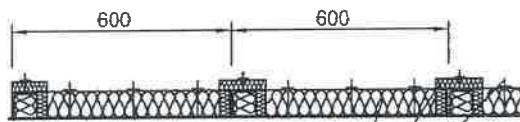

All measurements in mm

70 mm SeaRox FB 6020 between stiffeners and
30 mm SeaRox FB 6050 over the stiffeners

3 mm steel pin
with washer

Fire side

ROCKWOOL®

TECHNICAL INSULATION

Subject: A-30 Bulkhead SeaRox FB 6020/ SeaRox FB 6050

Drawing No. 160-1

Date: 2015/07/02

All measurements are in mm