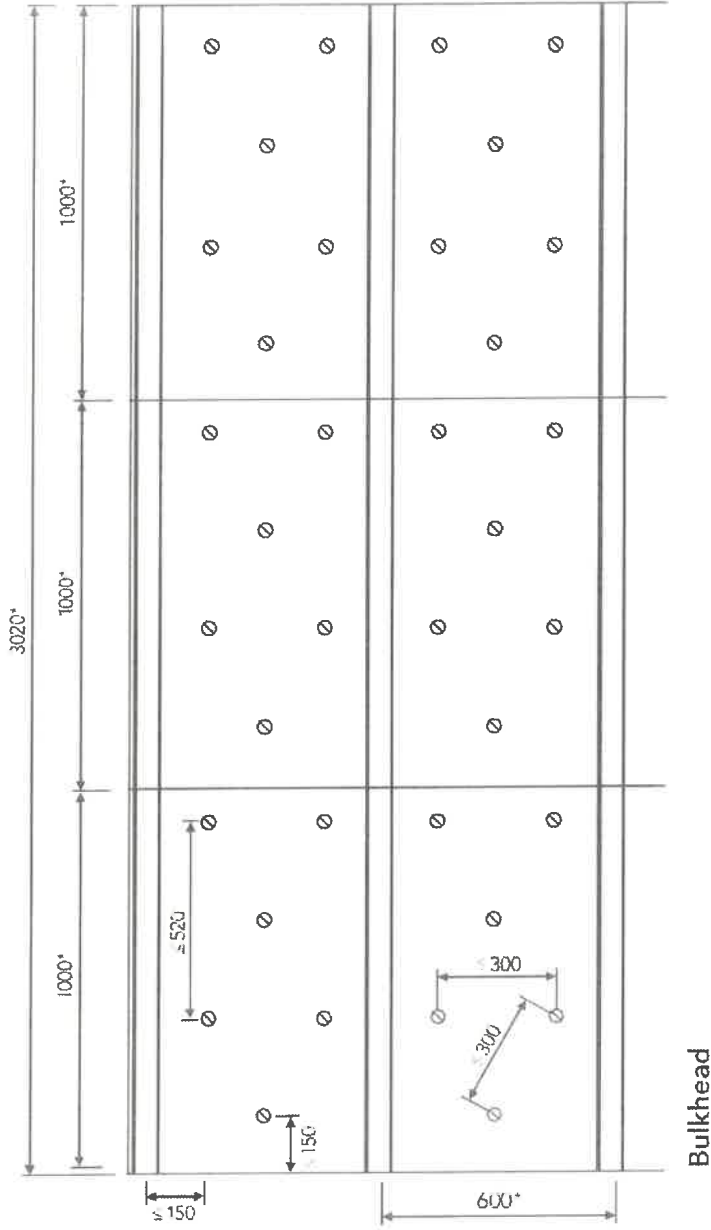

Bulkhead

\* Dimensions may vary depending on structural design and size of insulation slab.

All measurements in mm

Subject: A-15 Bulkhead SeaRox FB 6040

Date: 2018/09/24

Drawing No. 112-2

TECHNICAL INSULATION

All measurements in mm

\* Dimensions may vary depending on structural design and size of insulation slab.

Subject: A-15 Bulkhead SeaRox FB 6040

Date: 2018/09/24 Drawing No. 112-1

TECHNICAL INSULATION