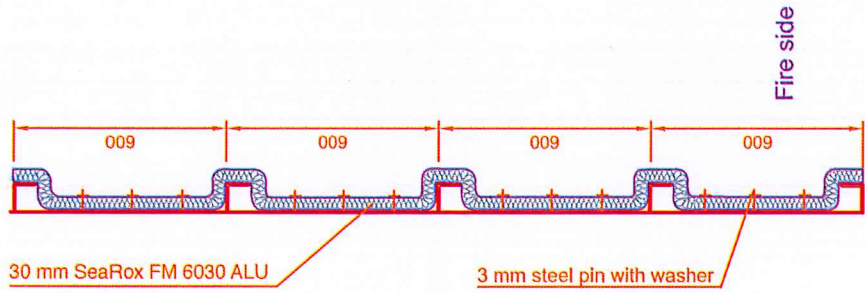

Tommy Billerup

All measurements in mm

Deck

ROCKWOOL®

TECHNICAL INSULATION

Date: 2015/10/13

Subject: A30 Deck SeaRox FM 6030 ALU

Designer: RO

Rev.:

Scale: 1:20

Dwg No.: R-022